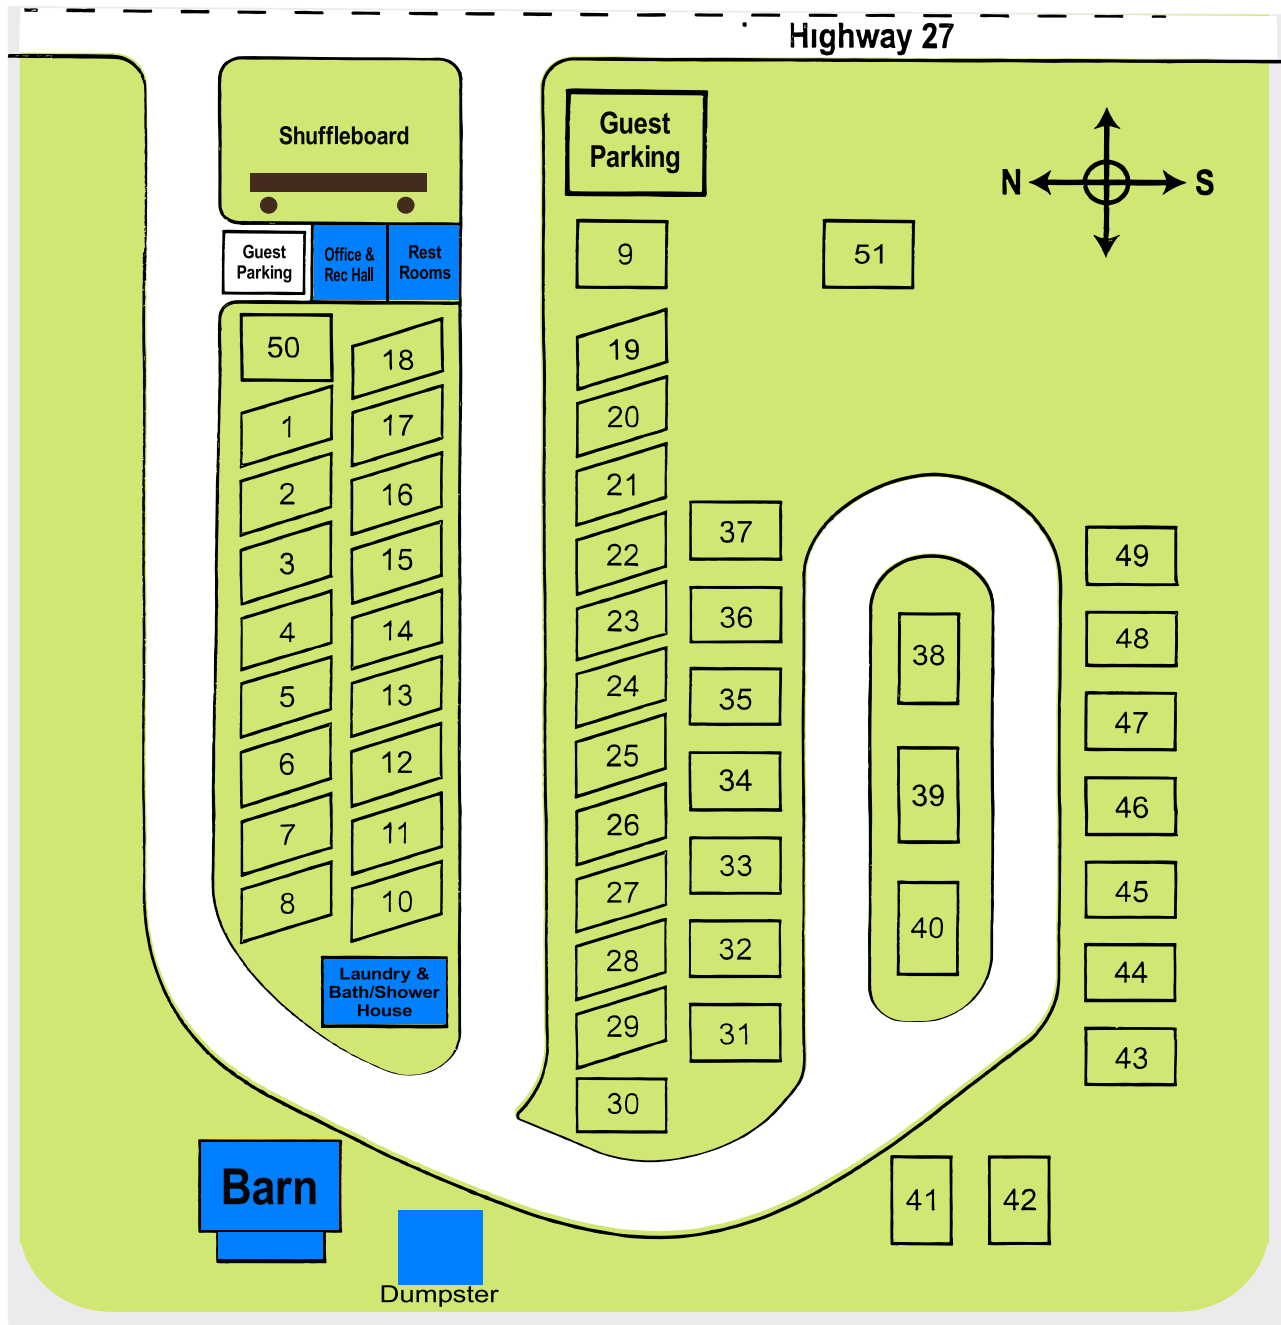

"We Pamper the Camper"

15710 Hwy 27
863-638-1015

South

Lake Wales, FL 33859

www.campcentralrvparks.com

wifi password _____

After Hours Emergency Phone:
863-223-6891